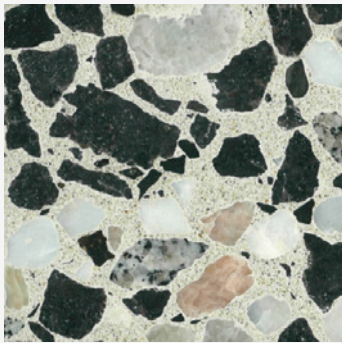

Seasonal Colours

Specially formulated composite material consisting of stone chips and pigment, poured with concrete-based binder. Custom colors available upon request.

1. Mixed Chip Spritz

2. Wilderness

3. Terra Rossa

4. White on Grey

5. Vivid

6. Orange-aid

7. Forest Green

8. Musk

9. Carmela's Dream

10. Seafoam