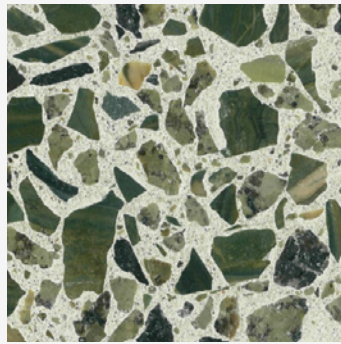

Seasonal Colours

Specially formulated composite material consisting of stone chips and pigment, poured with concrete-based binder. Custom colors available upon request.

1. Mixed Chip Spritz

2. Wilderness

3. Terra Rossa

4. White on Grey

5. Vivid

6. Orange-aid

7. Forest Green

8. Musk

9. Carmela's Dream

10. Seafoam