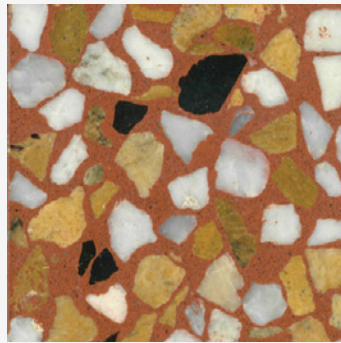

Seasonal Colours

Specially formulated composite material consisting of stone chips and pigment, poured with concrete-based binder. Custom colors available upon request.

1. Mixed Chip Spritz

2. Wilderness

3. Terra Rossa

4. White on Grey

5. Vivid

6. Orange-aid

7. Forest Green

8. Musk

9. Carmela's Dream

10. Seafoam