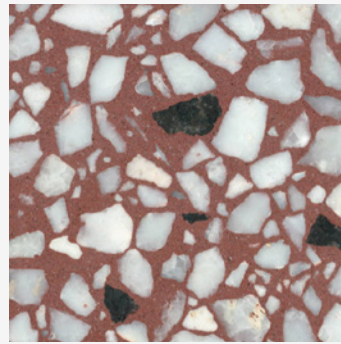

Seasonal Colours

Specially formulated composite material consisting of stone chips and pigment, poured with concrete-based binder. Custom colors available upon request.

1. Mixed Chip Spritz

2. Wilderness

3. Terra Rossa

4. White on Grey

5. Vivid

6. Orange-aid

7. Forest Green

8. Musk

9. Carmela's Dream

10. Seafoam