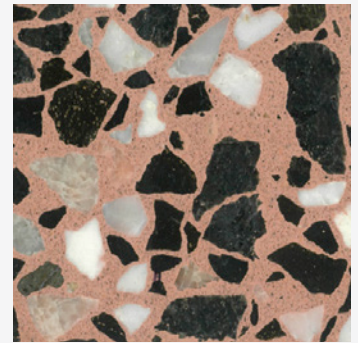

Seasonal Colours

Specially formulated composite material consisting of stone chips and pigment, poured with concrete-based binder. Custom colors available upon request.

1. Mixed Chip Spritz

2. Wilderness

3. Terra Rossa

4. White on Grey

5. Vivid

6. Orange-aid

7. Forest Green

8. Musk

9. Carmela's Dream

10. Seafoam