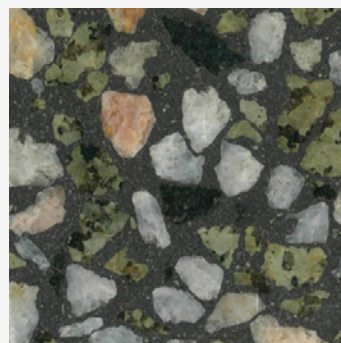

Seasonal Colours

Specially formulated composite material consisting of stone chips and pigment, poured with concrete-based binder. Custom colors available upon request.

1. Mixed Chip Spritz

2. Wilderness

3. Terra Rossa

4. White on Grey

5. Vivid

6. Orange-aid

7. Forest Green

8. Musk

9. Carmela's Dream

10. Seafoam